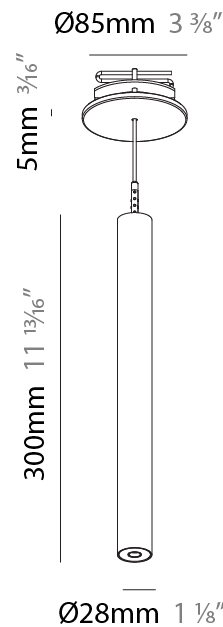

ELECTRICAL

Lamp Type: LED (Zhaga Standard)
Input Wattage (W): 6.6
Total Output Wattage (W): 6
Dimming: Tri-Mode (Non-Dimming and Phase Dimming (120Vac only) and 0-10V Dimming)
Driver Included: Yes
Driver Location: External
Driver Type: Constant Current - Universal
Driver Class: Class 2
Housing: ENCP3 w/Quick Connect
Input Voltage (V): 120 - 277
Constant Current (MA): 500

LED

Number of LEDs: 1
Color Temperature (°K): 2700 / 3000 / 4000
Max. Delivered Lumen (lm): 330 / 360 / 380
CRI: >90 CRI
Lamp Life (hrs): 50000
Upon Request: ***3500K available in minimum quantities (larger quantities upon request)

OPTICAL

Optic°: 24 / 32 / 34 / 55 / 58

RATINGS AND CERTIFICATIONS

Certified By: Certified for North American Standards
IP rating: IP20

Zaneen Group Inc. © 2024, T 1800-388-3382, F 416-247-9319, www.zaneen.com

Available for International specifications by adding 'INT' at the end of the existing Model #. For assistance on 'custom' specifications, contact zteam@zaneen.com. In a constant effort to supply the best product, we reserve the right to change specifications or materials without notice. The most recent specification sheets are found at zaneen.com