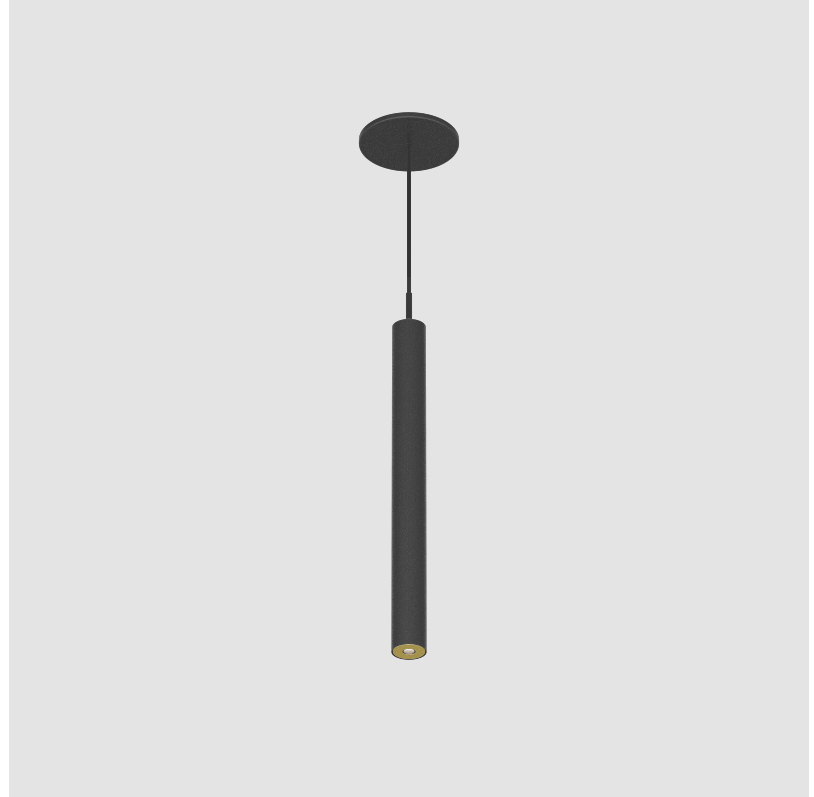

ELECTRICAL

Lamp Type: LED (Zhaga Standard)
Input Wattage (W): 6.6
Total Output Wattage (W): 6
Dimming: Tri-Mode (Non-Dimming and Phase Dimming (120Vac only) and 0-10V Dimming)
Driver Included: Yes
Driver Location: External
Driver Type: Constant Current - Universal
Driver Class: Class 2
Housing: ENCP3 w/Quick Connect
Input Voltage (V): 120 - 277
Constant Current (MA): 500

LED

Number of LEDs: 1
Color Temperature (°K): 2700 / 3000 / 4000
Max. Delivered Lumen (lm): 330 / 360 / 380
CRI: >90 CRI
Lamp Life (hrs): 50000
Upon Request: ***3500K available in minimum quantities (larger quantities upon request)

OPTICAL

Optic°: 24 / 32 / 34 / 55 / 58

RATINGS AND CERTIFICATIONS

Certified By: Certified for North American Standards
IP rating: IP20

Zaneen Group Inc. © 2024, T 1800-388-3382, F 416-247-9319, www.zaneen.com

Available for International specifications by adding 'INT' at the end of the existing Model #. For assistance on 'custom' specifications, contact zteam@zaneen.com. In a constant effort to supply the best product, we reserve the right to change specifications or materials without notice. The most recent specification sheets are found at zaneen.com