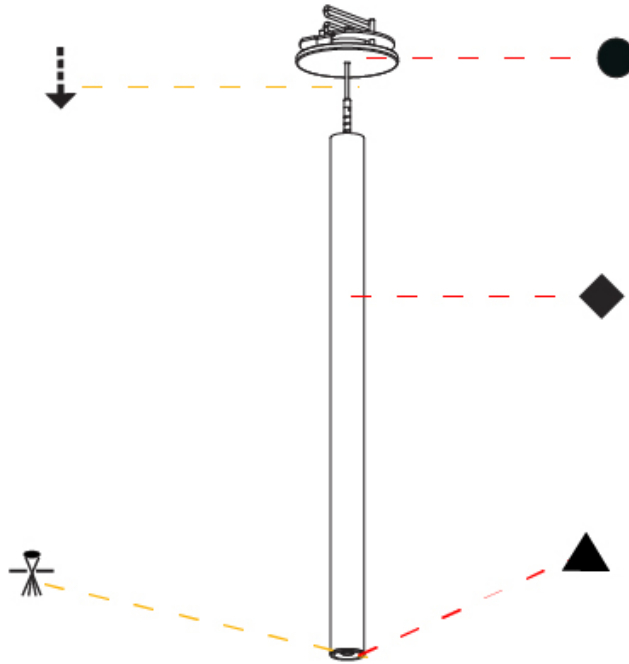

HANGOVER PLUG MONOPOINT RECESSED CANOPY SUSPENSION

A30841-

PROJECT	_____
TYPE	_____
SPECIFIER	_____
QUANTITY	_____
DATE	_____

A